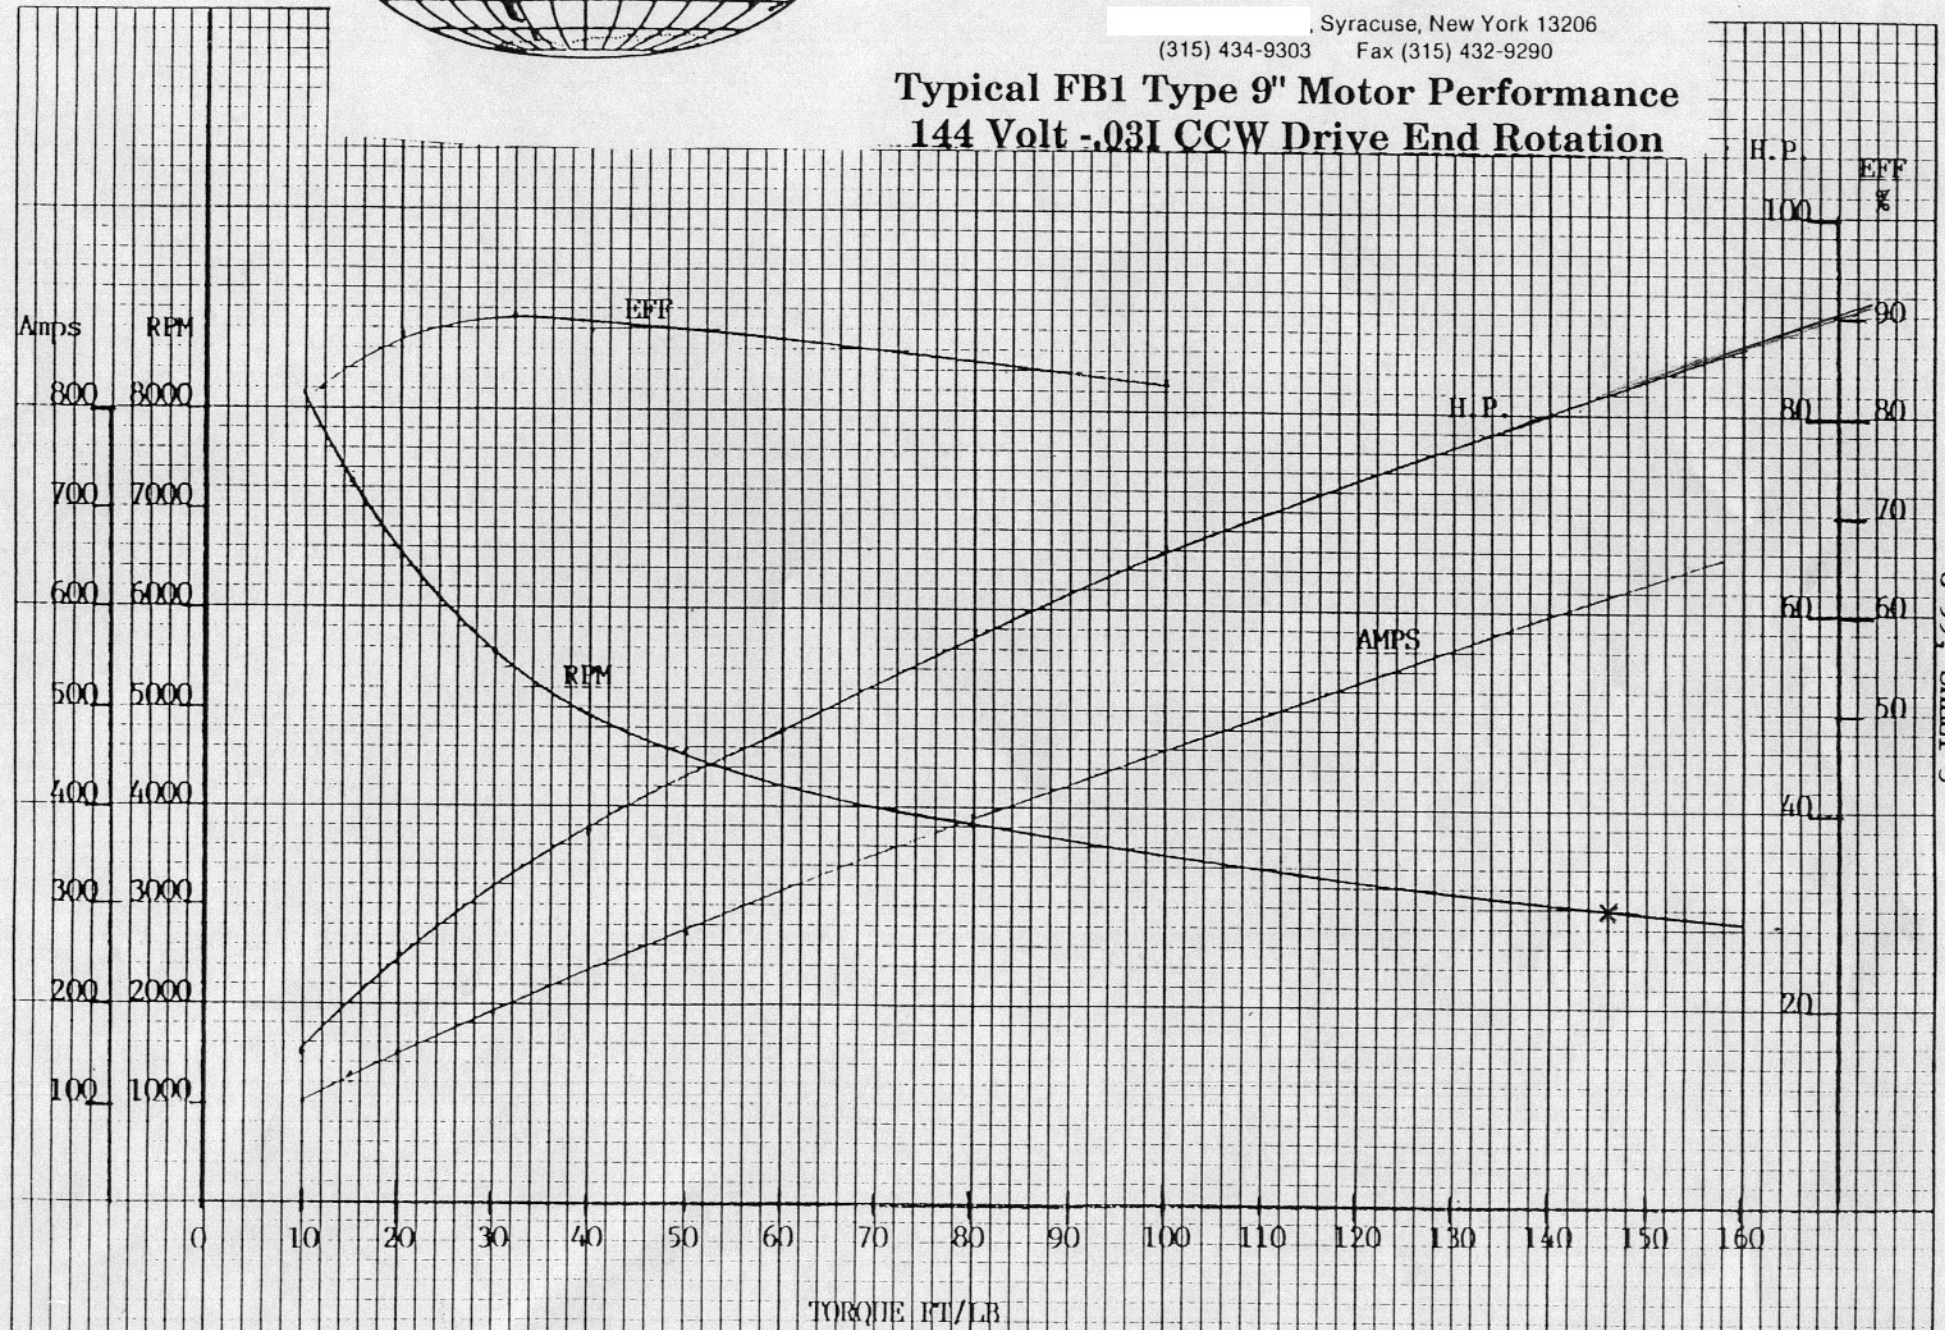

Advanced D.C. Motors, Inc.

Syracuse, New York 13206
(315) 434-9303 Fax (315) 432-9290

Typical FB1 Type 9" Motor Performance 144 Volt -.03I CCW Drive End Rotation

C-59, SHEET 3